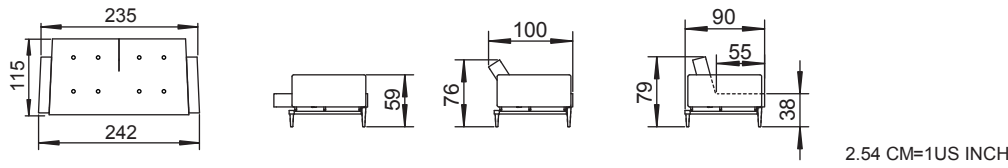

069757
FIFTYNINE WITH ARMS

- ①x4
- ②x10
- ③x2
- ④x16
- ⑤x2
- ⑥x1
- ⑦x1

3

- ②x6
- ④x6

4

- ②x4
- ③x2
- ④x6

1

2

- ⑤x2

5

①x4  ④x4 

1

2

**069757
FIFTYNINE WITH ARMS**

HVILE-RUHEN-RELAX-REPOSER

3